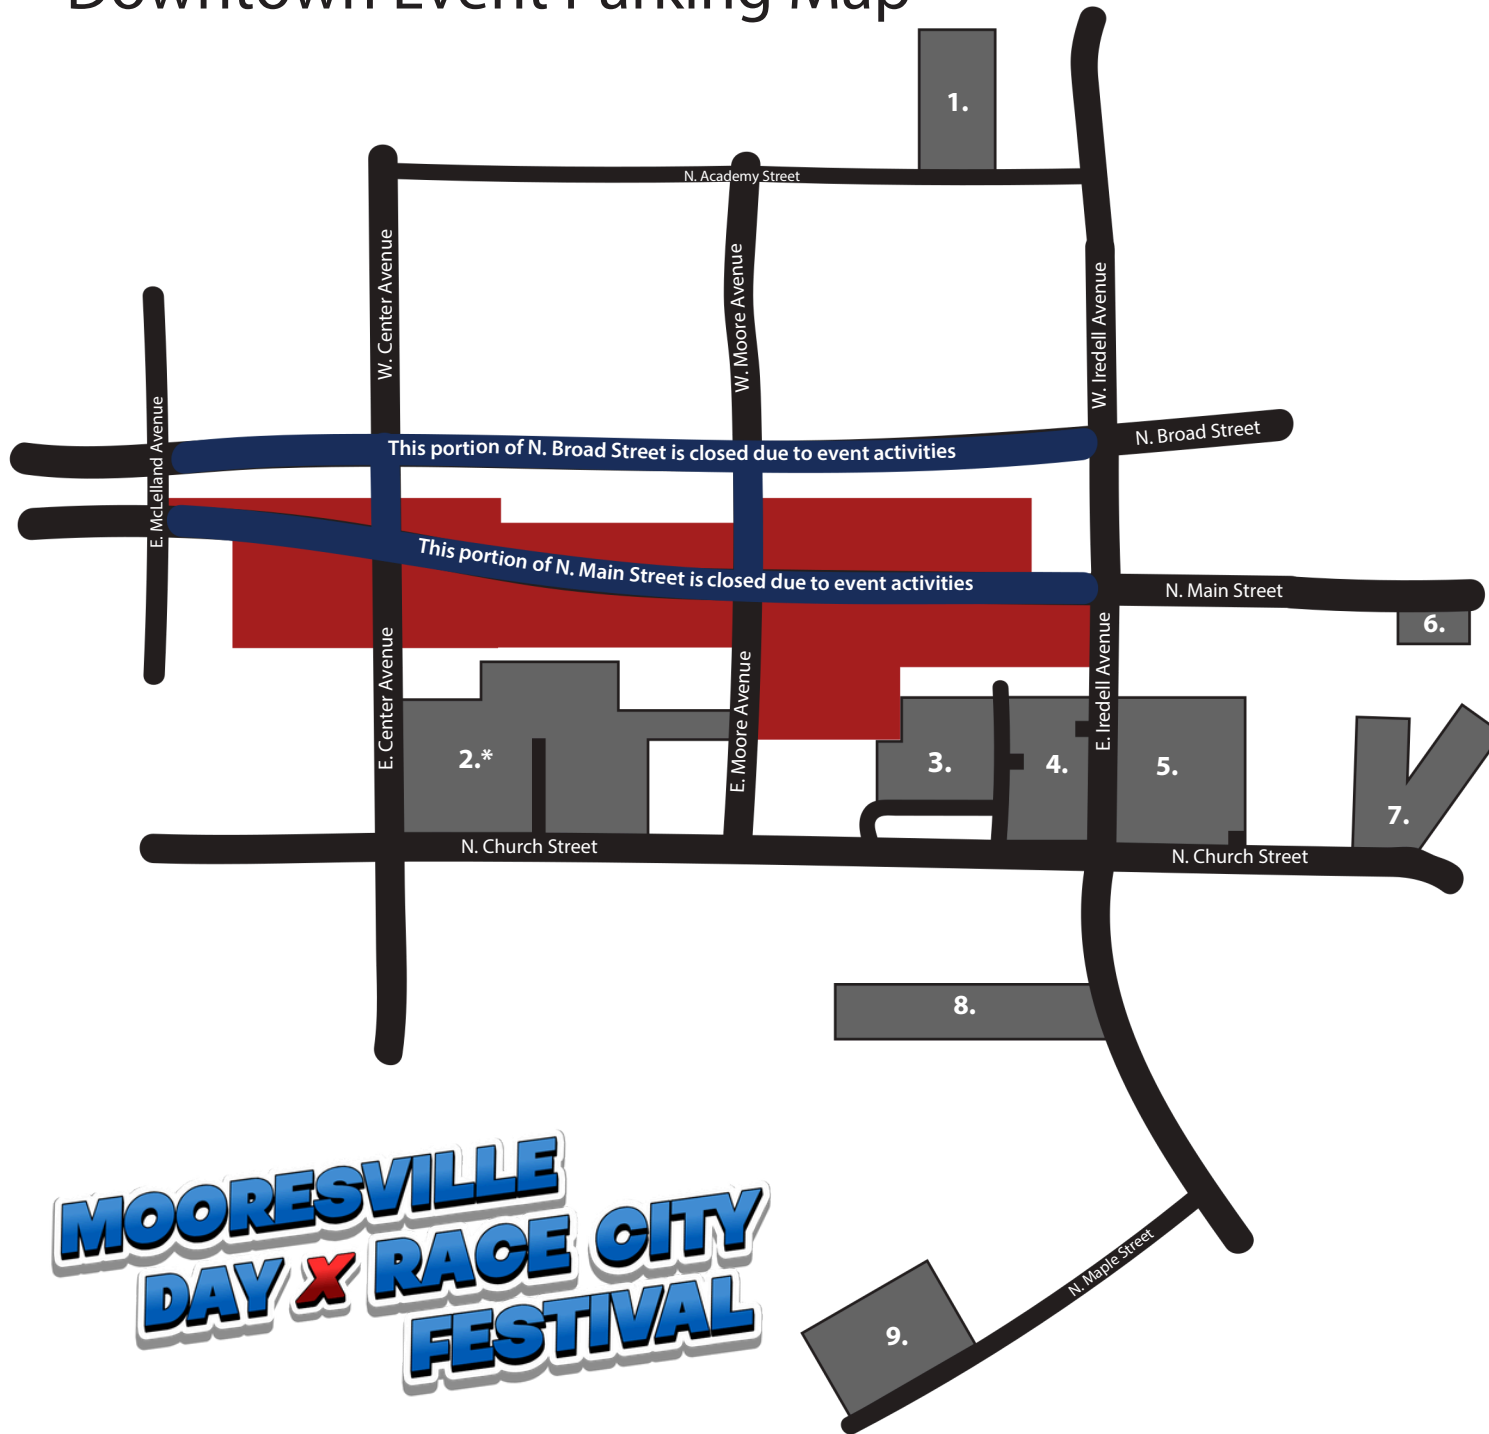

Downtown Event Parking Map

- Downtown Parking:**
1. Methodist Church Lot
 2. Public Parking Lot - *Shuttle drop-off/pick-up
 3. Charles Mack Citizen Center Lot
 4. Chamber of Commerce Lot
 5. Public Parking Lot
- Additional accessible spaces available
6. Front Town Hall Lot
 7. Rear Town Hall Lot
 8. Liberty Park Lot
 9. War Memorial Lot
- Street parking is also available along:
- Portions of N. Main Street
 - Portions of N. Broad Street
 - N. Church Street
 - E. Center Avenue
 - W. Moore Avenue

- Additional Parking:**
- Mooresville High School
659 E Center Ave, Mooresville, NC 28115
- Mooresville Library
304 S Main St, Mooresville, NC 28115

*To utilize the Park-and-Ride Shuttle, please park your car at One Mooresville Center (750 W. Iredell Ave, Mooresville)